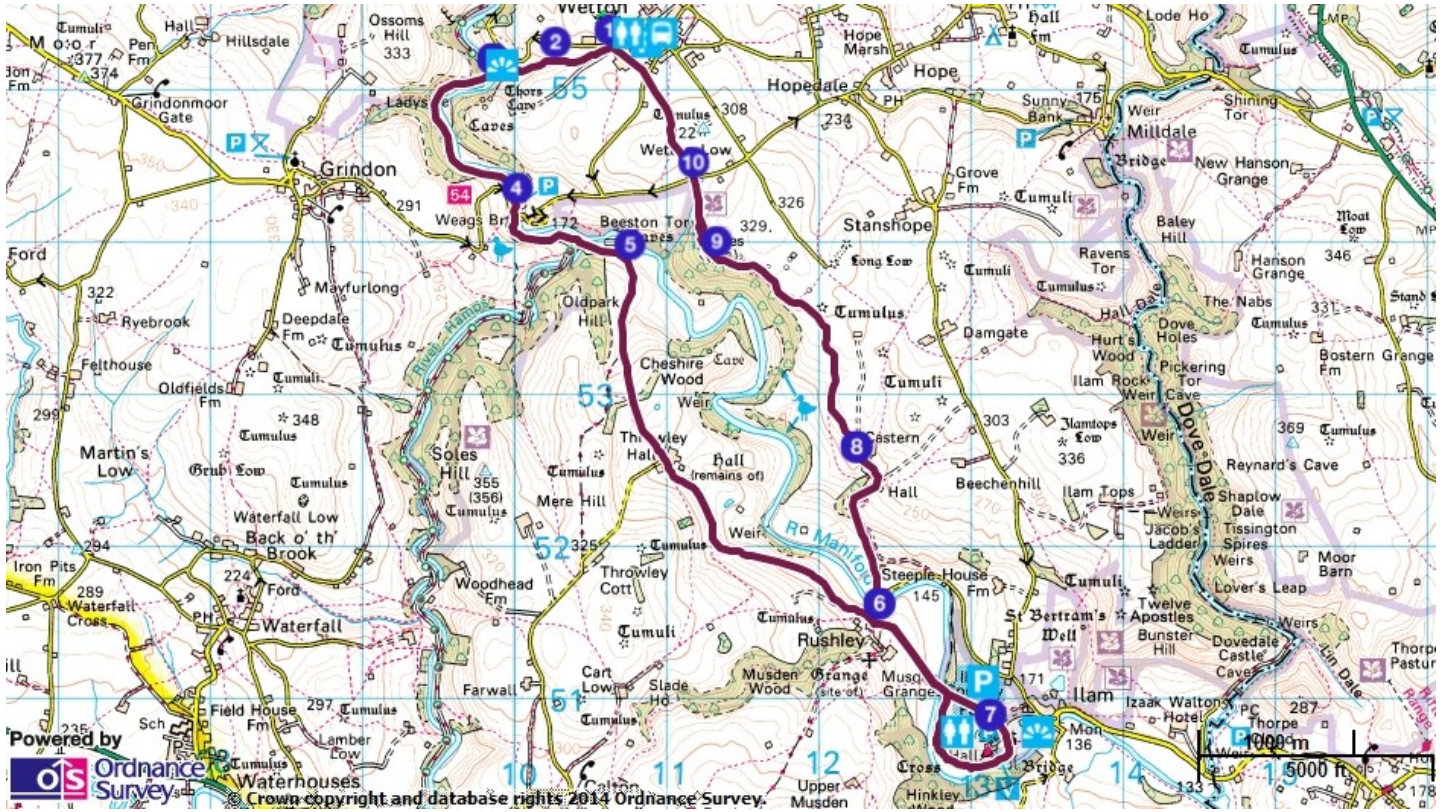

Map Test 5

Name _____ Date _____

No	Questions	Answer
1	True or False - Maps always have north at the top	True or false
2	What is a blue sign with a white P and an R on it?	
3	True or False - To make sure maps are 100% accurate; map makers usually use tracing paper to trace the rivers so they are accurate	True or false
4	What is a blue sign with a white bicycle?	
5	True or False - a blue duck means there are really rare multi coloured ducks nesting in the local area, so take a camera!	True or false
6	True or False - Maps show puddles in case you step in them	True or false
7	True or False - To show train lines they use a black line and stations and level crossings are done in pink	True or false
8	True or False - A bridleway is a path for people getting married	True or false
9	What colour is a bridleway?	
10	What colour is a historic monument sign?	
11	True or False - The map scale 1:25,000 means that in real life it is 1cm = 25,000 cm	True or false
12	True or False - Maps show you useful information like the weather and wind speed so you know when to take an umbrella	True or false
13	True or False - a blue sign with a I means there are iguanas so beware in case you drive over one or step on its tail	True or false
14	True or False - People who make maps are called cartographers	True or false
15	True or False - A map scale means it's made smaller than in real life	True or false
16	True or False - mud is brown on the map	True or false
17	True or False - A roads or trunk roads are coloured red on the map	True or false
18	True or False - Minor roads or B roads are orange	True or false
19	Draw a symbol for a roundabout	

Map Test 5

Name _____ Date _____

	Place	Northing	Easting		Place	Northing	Easting
1	Viewing point 3			6	Dovedale weir		
2	Viewing point 7			7	Waterfall telephone		
3	Toilet 1			8	Grindonmoor Gate		
4	Toilet 7			9	Field House farm		
5	Sunny bank (Milldale)			10	Soleshill		